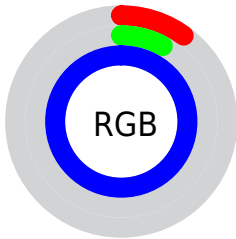

Distribution

- Red (10%)
- Green (8%)
- Blue (100%)