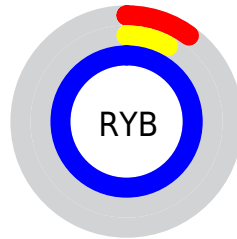

- Red (10%)
- Yellow (8%)
- Blue (100%)