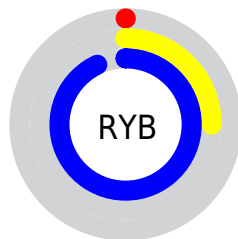

- Red (0%)
- Yellow (25%)
- Blue (93%)