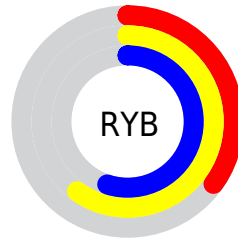

Details

The XYZ color **18.7965, 26.6406, 13.3840** is a dark color, and the websafe version is hex **669966**. A complement of this color would be **20.1391, 14.8889, 32.3858**, and the grayscale version is **21.6239, 22.7500, 24.7748**.

A 20% lighter version of the original color is **40.9782, 54.4336, 32.7730**, and **6.5169, 10.3666, 3.7553** is the 20% darker color. If you saturate the color by 10%, you get **16.9490, 25.7551, 10.3122**, and if you desaturate by 10%, it is **20.9815, 27.6861, 17.1762**.

Distribution

Red (40%)

Green (60%)

Blue (35%)

Red (35%)

Yellow (60%)

Blue (55%)

Cyan (34%)