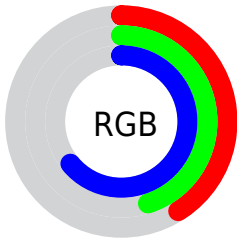

Distribution

Red (41%)

Green (45%)

Blue (64%)