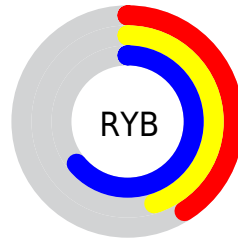

A 20% lighter version of the original color is **40.8894, 40.3888, 72.6586**, and **6.5673, 6.1163, 16.1637** is the 20% darker color. If you saturate the color by 10%, you get **15.5992, 14.4176, 37.0830**, and if you desaturate by 10%, it is **22.5383, 22.5659, 38.2901**.

# Distribution

Red (41%)

Green (45%)

Blue (64%)

Red (41%)

Yellow (45%)

Blue (64%)

Cyan (36%)