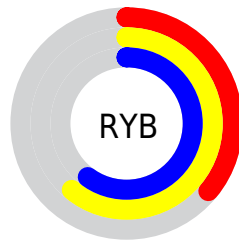

- Red (36%)
- Yellow (61%)
- Blue (60%)