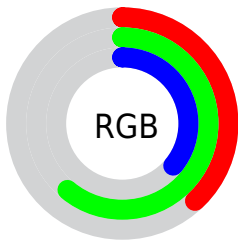

Distribution

- Red (38%)
- Green (61%)
- Blue (36%)