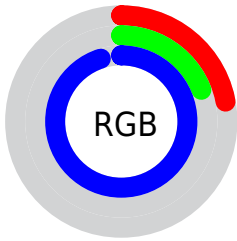

Distribution

Red (22%)

Green (19%)

Blue (95%)