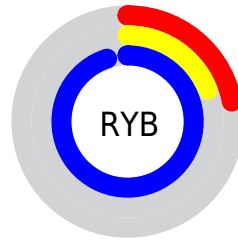

## Conversions Part 2

<b>Format</b>	<b>Color</b>
<b>R<sub>YB</sub></b>	57, 48, 242
Decimal	3748082
CIE <sub>Lab</sub>	36.73, 63.88, -93.11
CIE <sub>LCh</sub>	37, 112.916, 304.451
Yxy	9.3946, 0.1661, 0.0831
Android (android.graphics.Color)	4281938162 (0xFF3930F2)
YUV	72.8070, 83.4121, -13.8627
Hunter-Lab	30.6506, 55.6799, -142.6351

# Details

The XYZ color **18.7713, 9.3946, 84.8284** is a dark color, and the websafe version is hex **3333FF**. The color can be described as dark washed blue. A complement of this color would be **65.8843, 81.0386, 14.9654**, and the grayscale version is **6.1668, 6.4879, 7.0654**.

A 20% lighter version of the original color is **32.3434, 21.2120, 96.9974**, and **8.6517, 3.4607, 45.5594** is the 20% darker color. If you saturate the color by 10%, you get **17.0072, 7.3948, 84.5357**, and if you desaturate by 10%, it is **21.6730, 12.7803, 85.3293**.

# Distribution

Red (22%)

Green (19%)

Blue (95%)

Red (22%)

Yellow (19%)

Blue (95%)

Cyan (76%)