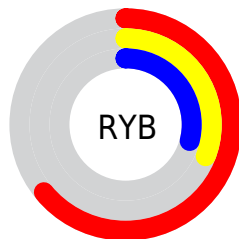

- Red (64%)
- Yellow (31%)
- Blue (29%)