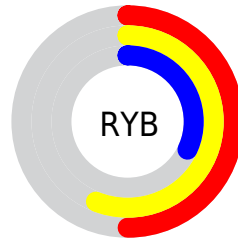

Details

The XYZ color **18.9237, 18.8508, 10.6238** is a dark color, and the websafe version is hex **666633**. A complement of this color would be **13.7244, 14.4713, 27.6610**, and the grayscale version is **17.8723, 18.8031, 20.4766**.

A 20% lighter version of the original color is **41.1934, 41.5415, 27.6770**, and **6.6020, 6.4353, 2.5632** is the 20% darker color. If you saturate the color by 10%, you get **17.7525, 17.2856, 7.8379**, and if you desaturate by 10%, it is **20.2546, 20.5565, 14.0152**.

Distribution

Red (56%)

Green (45%)

Blue (32%)

Red (50%)

Yellow (56%)

Blue (32%)

Cyan (0%)