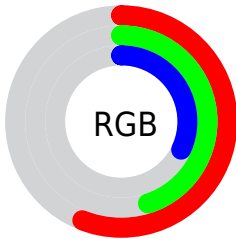

Distribution

Red (56%)

Green (45%)

Blue (32%)