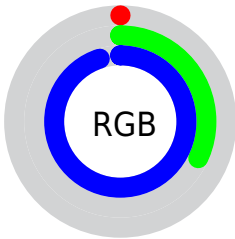

Distribution

- Red (0%)
- Green (32%)
- Blue (95%)