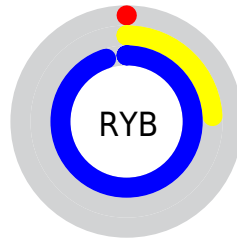

- Red (0%)
- Yellow (24%)
- Blue (95%)