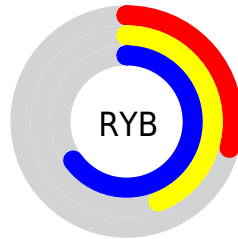

- Red (29%)
- Yellow (44%)
- Blue (65%)