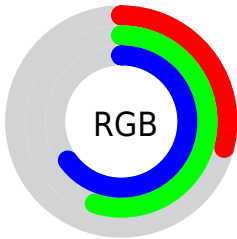

Distribution

- Red (29%)
- Green (55%)
- Blue (65%)