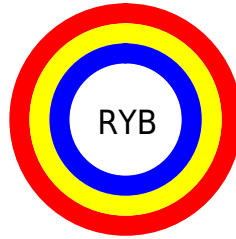

- Red (100%)
- Yellow (100%)
- Blue (100%)