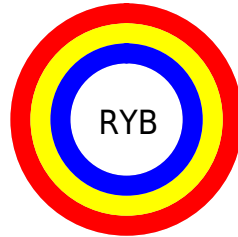

Conversions

Conversions Part 2

Format	Color
RYB	255, 255, 255
Decimal	16777215
CIELab	100.00, 0.01, -0.01
CIElCh	100, 0.012, 296.813
Yxy	100.0000, 0.3127, 0.3290
Android (android.graphics.Color)	4294967295 (0xFFFFFFFF)
YUV	255.0000, 0.0000, 0.0000
Hunter-Lab	100.0000, -5.3358, 5.4332

Details

The XYZ color 95.0500, 100.0000, 108.9000 is a light color, and the websafe version is hex FFFFFFFF, and the color name is [white](#). A complement of this color would be 95.0500, 100.0000, 108.9000, and the grayscale version is 95.0500, 100.0000, 108.9000.

A 20% lighter version of the original color is 95.0500, 100.0000, 108.9000, and 53.6758, 56.4712, 61.4971 is the 20% darker color. If you saturate the color by 10%, you get 83.6107, 83.2608, 86.1595, and if you desaturate by 10%, it is 95.0500, 100.0000, 108.9000.

Distribution

-  Red (100%)
-  Green (100%)
-  Blue (100%)

-  Red (100%)
-  Yellow (100%)
-  Blue (100%)

-  Cyan (0%)
-  Magenta (0%)
-  Yellow (0%)
-  Black (0%)

-  Cyan (0%)
-  Magenta (0%)
-  Yellow (0%)