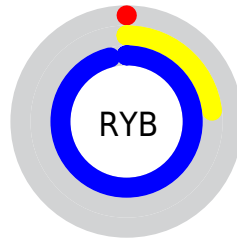

- Red (0%)
- Yellow (23%)
- Blue (96%)