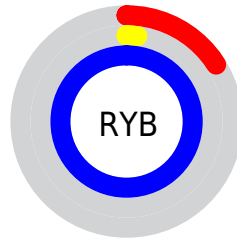

- Red (16%)
- Yellow (2%)
- Blue (100%)