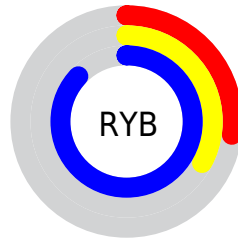

- Red (27%)
- Yellow (33%)
- Blue (87%)