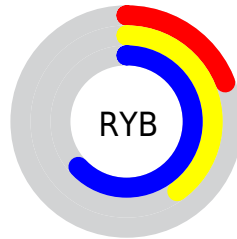

- Red (19%)
- Yellow (40%)
- Blue (63%)