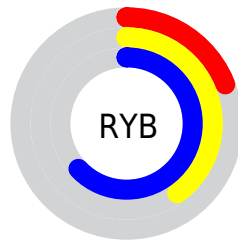

- Red (19%)
- Yellow (40%)
- Blue (63%)