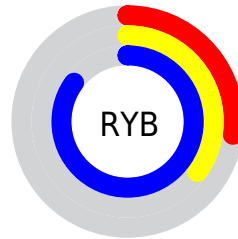

# Details

The XYZ color **18.9813, 14.2804, 67.4016** is a dark color, and the websafe version is hex **6666CC**. The color can be described as dark muted blue. A complement of this color would be **48.5413, 52.8845, 13.2809**, and the grayscale version is **12.1213, 12.7526, 13.8875**.

A 20% lighter version of the original color is **37.6961, 32.1531, 98.8271**, and **7.5313, 4.7698, 34.2419** is the 20% darker color. If you saturate the color by 10%, you get **16.2930, 10.7855, 66.8691**, and if you desaturate by 10%, it is **22.6083, 18.8154, 68.0861**.

# Distribution

Red (27%)

Green (37%)

Blue (85%)

Red (27%)

Yellow (35%)

Blue (85%)

Cyan (68%)