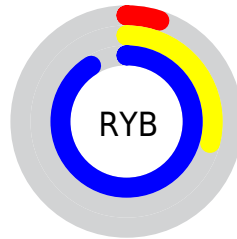

- Red (5%)
- Yellow (29%)
- Blue (91%)