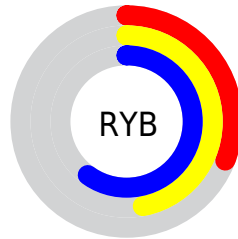

- Red (31%)
- Yellow (47%)
- Blue (60%)