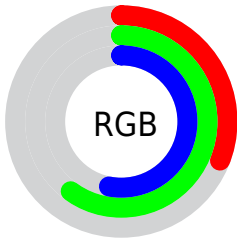

Distribution

- Red (31%)
- Green (60%)
- Blue (53%)