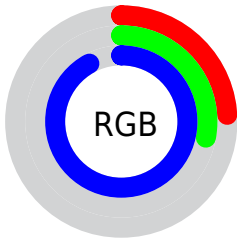

Distribution

Red (24%)

Green (28%)

Blue (92%)