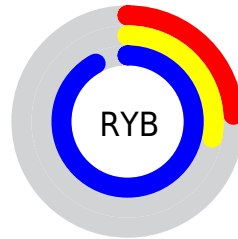

## Conversions Part 2

<b>Format</b>	<b>Color</b>
R <sub>Y</sub> B	61, 71, 235
Decimal	4016363
CIE Lab	40.61, 49.54, -82.73
CIE LCh	41, 96.429, 300.914
Yxy	11.6250, 0.1738, 0.1050
Android (android.graphics.Color)	4282206443 (0xFF3D48EB)
YUV	87.2930, 72.8196, -23.0590
Hunter-Lab	34.0955, 41.0455, -114.9480

# Details

The XYZ color **19.2372, 11.6250, 79.8272** is a dark color, and the websafe version is hex **3333CC**. The color can be described as dark washed blue. A complement of this color would be **61.7631, 71.3180, 14.9270**, and the grayscale version is **8.9802, 9.4478, 10.2887**.

A 20% lighter version of the original color is **34.5602, 25.8813, 97.7818**, and **8.4278, 3.9982, 42.4470** is the 20% darker color. If you saturate the color by 10%, you get **16.9168, 8.6807, 79.3816**, and if you desaturate by 10%, it is **22.7016, 15.9147, 80.4730**.

# Distribution

Red (24%)

Green (28%)

Blue (92%)

Red (24%)

Yellow (28%)

Blue (92%)

Cyan (74%)