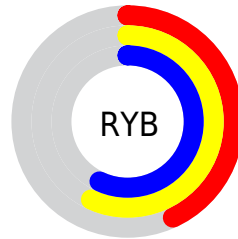

Details

The XYZ color **19.3459, 24.9131, 18.2571** is a dark color, and the websafe version is hex **669966**. A complement of this color would be **22.5119, 19.1242, 29.7000**, and the grayscale version is **21.5133, 22.6336, 24.6480**.

A 20% lighter version of the original color is **41.7852, 51.4588, 41.4484**, and **6.7980, 9.4820, 5.8868** is the 20% darker color. If you saturate the color by 10%, you get **16.9751, 23.7750, 14.3787**, and if you desaturate by 10%, it is **22.1470, 26.2593, 22.8382**.

Distribution

Red (43%)

Green (57%)

Blue (43%)

Red (43%)

Yellow (57%)

Blue (57%)

Cyan (25%)