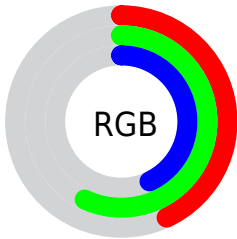

Distribution

Red (43%)

Green (57%)

Blue (43%)