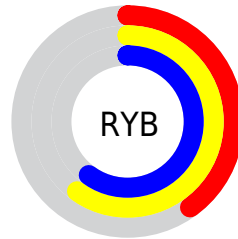

# Details

The XYZ color **19.3189, 26.5865, 16.9455** is a dark color, and the websafe version is hex **669966**. A complement of this color would be **23.5566, 18.5426, 32.0442**, and the grayscale version is **22.0048, 23.1508, 25.2112**.

A 20% lighter version of the original color is **41.9062, 54.4134, 38.8660**, and **6.8571, 10.5086, 5.2814** is the 20% darker color. If you saturate the color by 10%, you get **17.0558, 25.4999, 13.2559**, and if you desaturate by 10%, it is **22.0385, 27.8943, 21.3627**.

# Distribution

Red (40%)

Green (60%)

Blue (40%)

Red (40%)

Yellow (60%)

Blue (60%)

Cyan (33%)