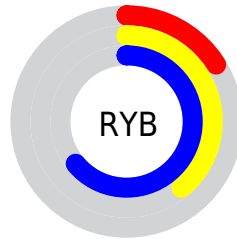

- Red (16%)
- Yellow (39%)
- Blue (64%)