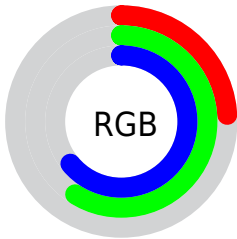

Distribution

- Red (24%)
- Green (59%)
- Blue (64%)