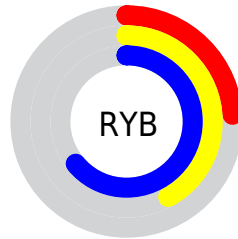

- Red (24%)
- Yellow (42%)
- Blue (64%)