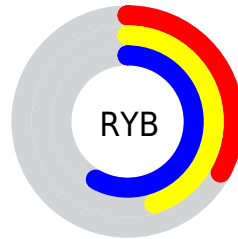

Details

The XYZ color **19.2675, 24.8130, 31.3777** is a dark color, and the websafe version is hex **669999**. A complement of this color would be **16.6881, 13.0149, 9.8171**, and the grayscale version is **20.4492, 21.5141, 23.4289**.

A 20% lighter version of the original color is **41.5826, 51.2246, 62.9540**, and **6.8194, 9.4757, 12.7788** is the 20% darker color. If you saturate the color by 10%, you get **18.1057, 24.2147, 31.3238**, and if you desaturate by 10%, it is **20.7058, 25.5550, 31.4457**.

Distribution

Red (33%)

Green (58%)

Blue (58%)

Red (33%)

Yellow (45%)

Blue (58%)

Cyan (44%)