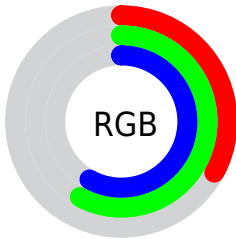

Distribution

Red (33%)

Green (58%)

Blue (58%)