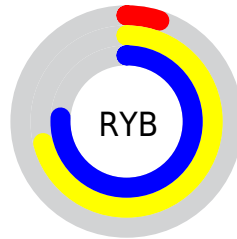

- Red (5%)
- Yellow (71%)
- Blue (76%)