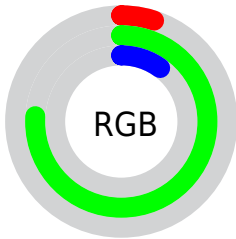

Distribution

- Red (5%)
- Green (76%)
- Blue (10%)