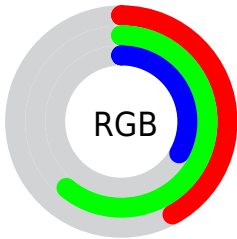

Distribution

- Red (42%)
- Green (61%)
- Blue (33%)