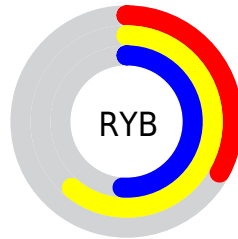

- Red (33%)
- Yellow (61%)
- Blue (51%)