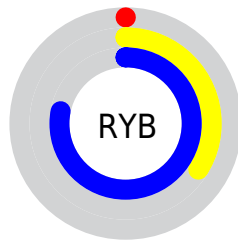

- Red (0%)
- Yellow (34%)
- Blue (78%)