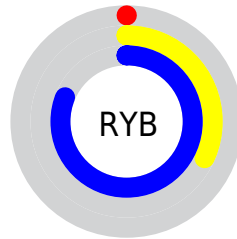

- Red (0%)
- Yellow (32%)
- Blue (81%)