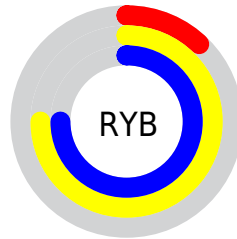

- Red (12%)
- Yellow (75%)
- Blue (75%)