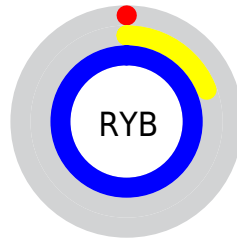

- Red (0%)
- Yellow (19%)
- Blue (100%)