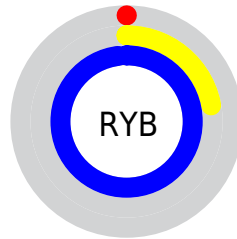

- Red (0%)
- Yellow (22%)
- Blue (98%)