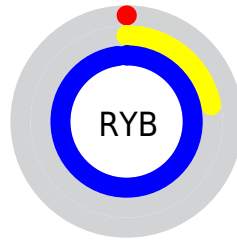

- Red (0%)
- Yellow (22%)
- Blue (98%)