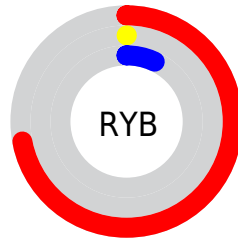

Details

The XYZ color **19.8683, 10.2308, 1.4579** is a dark color, and the websafe version is hex **990000**. A complement of this color would be **24.1188, 37.0721, 42.4594**, and the grayscale version is **3.9008, 4.1040, 4.4692**.

A 20% lighter version of the original color is **42.9066, 26.3835, 7.5337**, and **7.8852, 4.0649, 0.3690** is the 20% darker color. If you saturate the color by 10%, you get **19.8679, 10.2306, 1.4566**, and if you desaturate by 10%, it is **20.2748, 10.7509, 2.4976**.

Distribution

Red (72%)

Green (0%)

Blue (7%)

Red (72%)

Yellow (0%)

Blue (7%)

Cyan (0%)