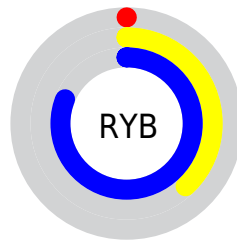

- Red (0%)
- Yellow (38%)
- Blue (81%)