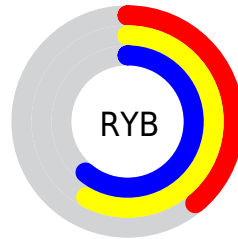

Details

The XYZ color **19.7913, 27.2778, 18.9739** is a dark color, and the websafe version is hex **669966**. A complement of this color would be **23.1864, 18.1277, 29.0658**, and the grayscale version is **22.4955, 23.6670, 25.7734**.

A 20% lighter version of the original color is **42.7050, 55.4741, 42.6392**, and **7.0351, 10.7264, 6.2570** is the 20% darker color. If you saturate the color by 10%, you get **17.5956, 26.2208, 15.5213**, and if you desaturate by 10%, it is **22.4135, 28.5448, 22.9635**.

Distribution

Red (39%)

Green (61%)

Blue (43%)

Red (39%)

Yellow (58%)

Blue (61%)

Cyan (35%)