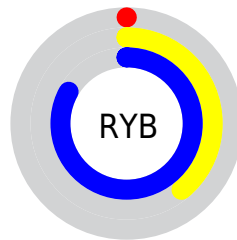

- Red (0%)
- Yellow (39%)
- Blue (83%)