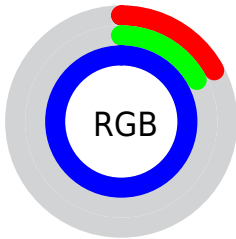

Distribution

- Red (17%)
- Green (17%)
- Blue (100%)