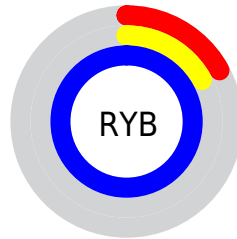

- Red (17%)
- Yellow (17%)
- Blue (100%)