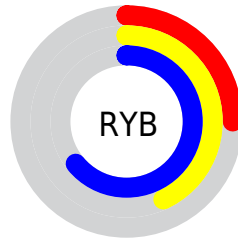

- Red (25%)
- Yellow (43%)
- Blue (64%)