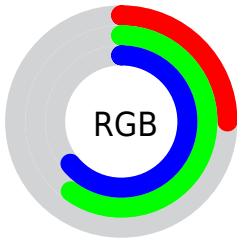

Distribution

- Red (25%)
- Green (60%)
- Blue (64%)