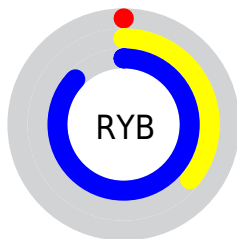

- Red (0%)
- Yellow (36%)
- Blue (87%)