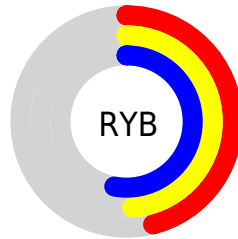

- Red (46%)
- Yellow (49%)
- Blue (53%)