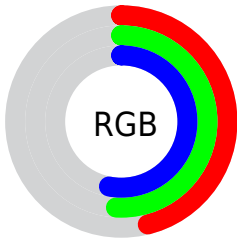

Distribution

- Red (46%)
- Green (51%)
- Blue (53%)