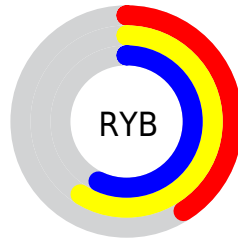

- Red (41%)
- Yellow (59%)
- Blue (57%)