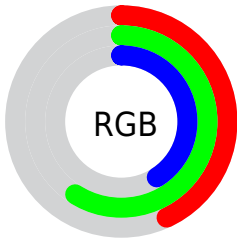

Distribution

- Red (43%)
- Green (59%)
- Blue (41%)