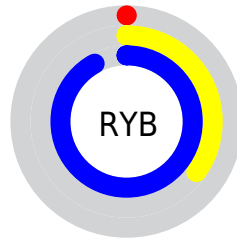

- Red (0%)
- Yellow (35%)
- Blue (92%)