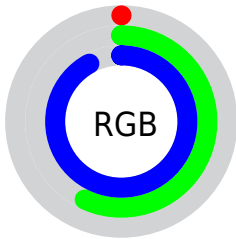

Distribution

- Red (0%)
- Green (57%)
- Blue (92%)