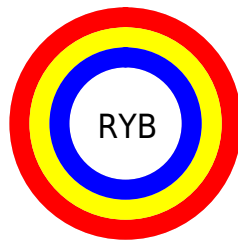

- Red (100%)
- Yellow (100%)
- Blue (100%)