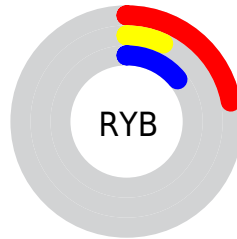

- Red (22%)
- Yellow (7%)
- Blue (14%)