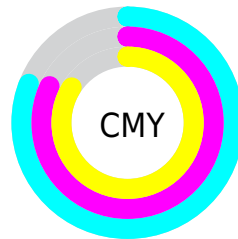

A 20% lighter version of the original color is **10.2507, 10.8965, 10.5798**, and **0.0000, 0.0000, 0.0000** is the 20% darker color. If you saturate the color by 10%, you get **2.5410, 2.7330, 2.1604**, and if you desaturate by 10%, it is **2.7769, 2.9297, 3.0874**.

# Distribution

Red (19%)

Green (18%)

Blue (16%)

Red (17%)

Yellow (19%)

Blue (16%)

Cyan (0%)

Magenta (2%)

Yellow (13%)

Black (81%)

Cyan (81%)

Magenta (82%)

Yellow (84%)