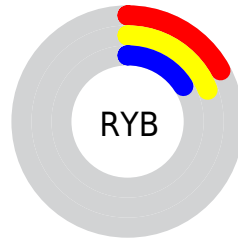

# Details

The XYZ color **2.6534, 2.8286, 2.5966** is a dark color, and the websafe version is hex **333333**. A complement of this color would be **2.3523, 2.4334, 3.1422**, and the grayscale version is **2.6755, 2.8149, 3.0654**.

A 20% lighter version of the original color is **10.2507, 10.8965, 10.5798**, and **0.0000, 0.0000, 0.0000** is the 20% darker color. If you saturate the color by 10%, you get **2.5410, 2.7330, 2.1604**, and if you desaturate by 10%, it is **2.7769, 2.9297, 3.0874**.

# Distribution

Red (19%)

Green (18%)

Blue (16%)

Red (17%)

Yellow (19%)

Blue (16%)

Cyan (0%)