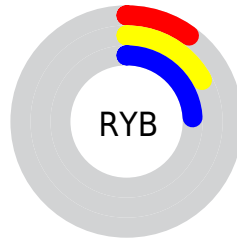

Conversions

Conversions Part 2

Format	Color
RYB	25, 44, 61
Decimal	1654075
CIELab	23.20, -13.48, -2.73
CIELCh	23, 13.749, 191.434
Yxy	3.8599, 0.2497, 0.3371
Android (android.graphics.Color)	4279844155 (0xFF193D3B)
YUV	50.0080, 4.4331, -21.9320
Hunter-Lab	19.6466, -8.4052, -0.5277

Details

The XYZ color **2.8591, 3.8599, 4.7320** is a dark color, and the websafe version is hex **003333**. A complement of this color would be **2.4701, 1.7667, 1.2480**, and the grayscale version is **3.0296, 3.1874, 3.4711**.

A 20% lighter version of the original color is **10.7426, 13.3556, 15.6474**, and **0.3437, 0.5377, 0.5759** is the 20% darker color. If you saturate the color by 10%, you get **2.7161, 3.7873, 4.6796**, and if you desaturate by 10%, it is **3.0353, 3.9498, 4.7864**.

Distribution

-  Red (10%)
-  Green (24%)
-  Blue (23%)

-  Red (10%)
-  Yellow (17%)
-  Blue (24%)

-  Cyan (59%)
-  Magenta (0%)
-  Yellow (3%)
-  Black (76%)

-  Cyan (90%)
-  Magenta (76%)
-  Yellow (77%)