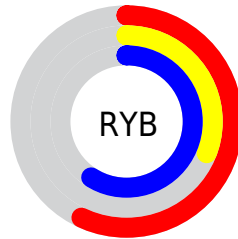

- Red (57%)
- Yellow (31%)
- Blue (59%)