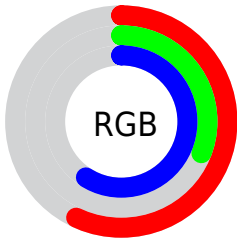

Distribution

- Red (57%)
- Green (31%)
- Blue (59%)