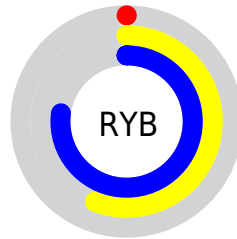

- Red (0%)
- Yellow (56%)
- Blue (77%)